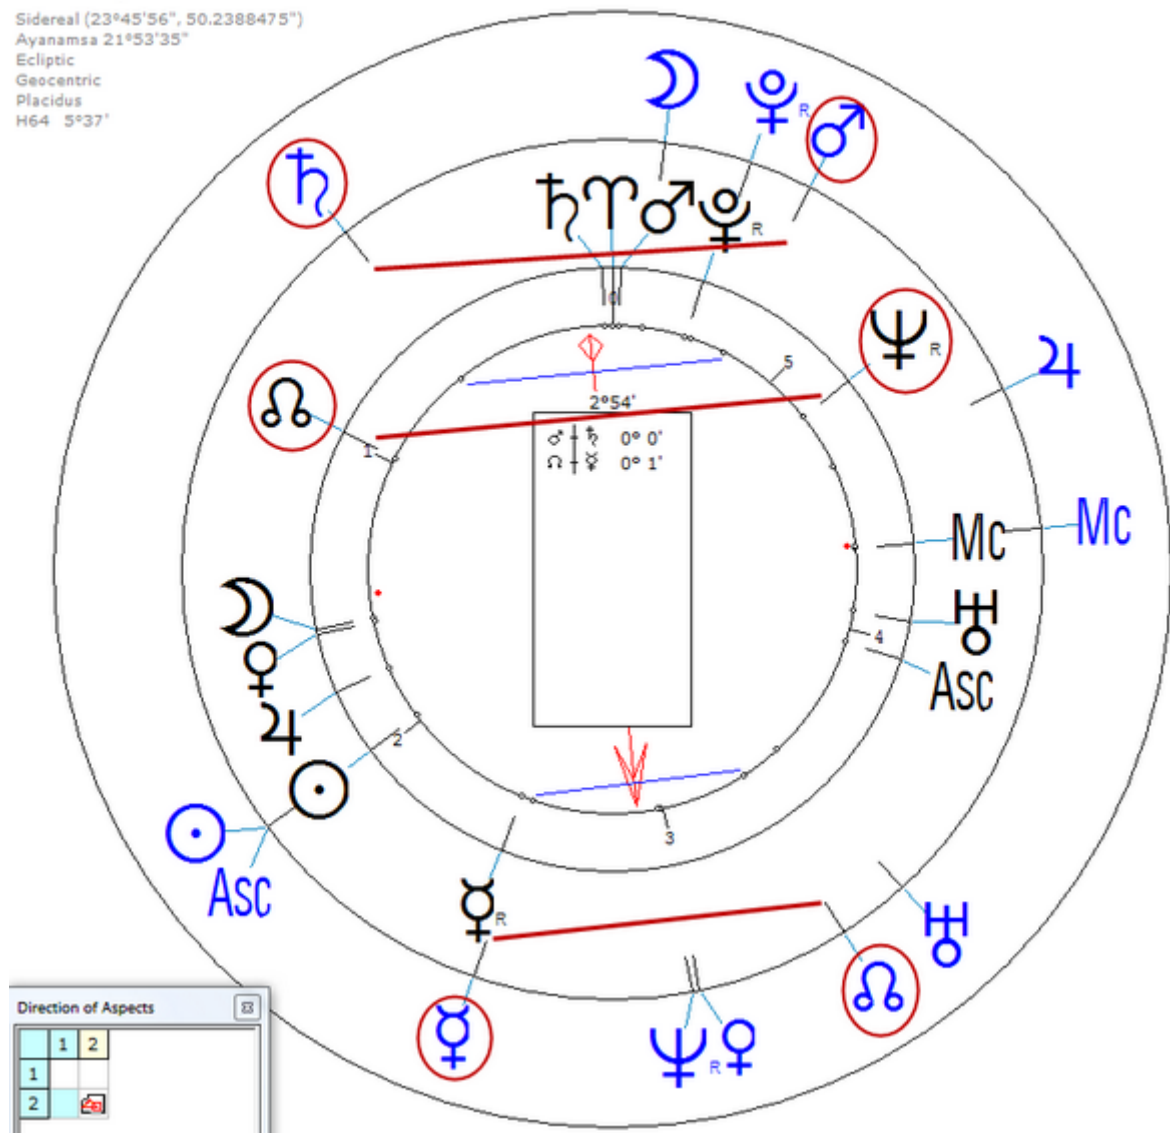

7 September 1865 at 04:00 (= 04:00 AM )Amsterdam, Netherlands,  
52n22, 4e54

Dutch photographer.

[https://www.astro.com/astro-databank/Jessurun\\_de\\_Mesquita,\\_Joseph](https://www.astro.com/astro-databank/Jessurun_de_Mesquita,_Joseph)

On 1 April 1890 he was found death by the painter Isaac Israels. He had committed suicide with potassium cyanide in Amsterdam.

Solar Return (Harmonic 64)

Solar ♀/♁ = Solar ♂/♄ = Ψn(poisoning)/♁n

**Jessurun de Mesquita, Joseph**  
7 September 1865 Thu 4:00 (GMT+0:19:36) 52n22 4e54  
Amsterdam, Netherlands  
Sidereal (23°45'56", 50.2388475")  
Ayanamsa 21°53'35"  
Ecliptic  
Geocentric  
Placidus  
H64 5°37'